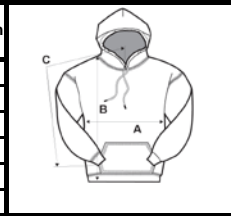

GILDAN
Heavy Blend™

STYLE 185C00
Heavy Blend Adult Contrast Hooded Sweatshirt

DETAILS	
Weight	279 g/m2
Content	50% cotton / 50% polyester preshrunk fleece knit
Features	Contrast jersey lined hood Satin label Contrast dark grey twill tape at back neck and flatcord Pouch pocket Twin needle stitching at waistband and cuffs 1 x 1 rib with spandex Quarter-turned to eliminate centre crease
Sizes	S - 2XL
Case Packs	S - 2XL 24 pieces
Colours	7
SKU's	35

NOTES

SPECIFICATIONS						
Size	Chest/inches (A)	Chest/cm	Length/inches (B)	Length/cm	CB Sleeve/inches (C)	CB Sleeve/cm
Small	20	51	27	69	33.50	85
Medium	22	56	28	71	34.50	88
Large	24	61	29	74	35.50	90
X-Large	26	66	30	76	36.50	93
2X-Large	28	71	31	79	37.50	95
Tol.	+/-1	+/- 2.54	+/-1	+/- 2.54	+/-1	+/- 2.54