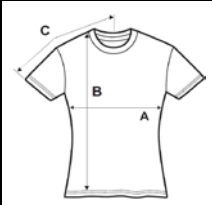

## Gildan Performance Ladies' T-Shirt

| DETAILS    |  |
|------------|--|
| Weight     | 153 g/m2 (145 g/m2 in White)   |
| Content    | 100% polyester jersey knit   |
| Features   | Semi-fitted contoured silhouette with side seam<br>AquaFX for wicking properties<br>Freshcare™ for anti-microbial properties<br>Seamed single needle 1,27 cm collar<br>Heat transfer label<br>Twin needle sleeve and bottom hems |
| Sizes      | LXS - L2XL   |
| Case Packs | LXS - L2XL 36 pieces   |
| Colours    | 11   |
| SKU's      | 66   |

SPECIFICATIONS

| Size            | Chest/inches (A) | Chest/cm | Length/inches (B) | Length/cm | CB Sleeve/inches (C) | CB Sleeve/cm |
|-----------------|------------------|----------|-------------------|-----------|----------------------|--------------|
| Ladies X-Small  | 15               | 38       | 25                | 64        | 11.75                | 30           |
| Ladies Small    | 17               | 43       | 25.50             | 65        | 12.50                | 32           |
| Ladies Medium   | 19               | 48       | 26                | 66        | 13.50                | 34           |
| Ladies Large    | 21               | 53       | 27                | 69        | 14.25                | 36           |
| Ladies X-Large  | 23               | 58       | 28                | 71        | 15                   | 38           |
| Ladies 2X-Large | 25               | 64       | 28.50             | 72        | 16                   | 41           |
| Tol.            | +/- 1            | +/- 2.54 | +/-1              | +/- 2.54  | +/- 0.75             | +/- 1.91     |