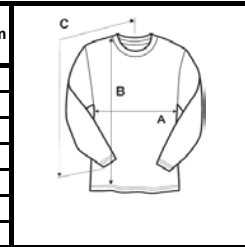

© 2015 GILDAN BRANDS LLC

SPECIFICATIONS

Size	Chest/inches (A)	Chest/cm	Length/inches (B)	Length/cm	CB Sleeve/inches (C)	CB Sleeve/cm
Small	18	46	28	71	32.50	83
Medium	20	51	29	74	34.50	88
Large	22	56	30	76	36	91
X-Large	24	61	31	79	37.50	95
2X-Large	26	66	32	81	38.75	98
3X-Large	28	71	33	84	40.25	102
Tol.	+/-1	+/- 2.54	+/-1	+/- 2.54	+/-1	+/- 2.54