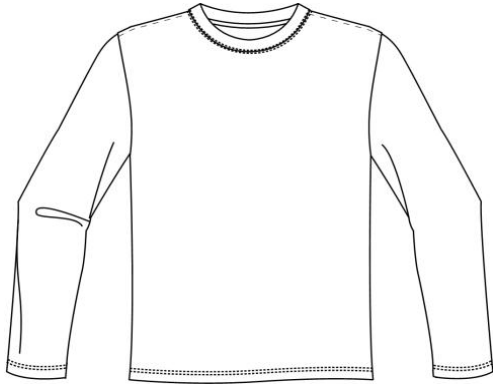

Gildan Activewear 2016 Europe Product Line

STYLE 42400

Gildan Performance Adult Long Sleeve T-Shirt

DETAILS	
Weight	153 g/m2 (145 g/m2 in White)
Content	100% polyester jersey knit
Features	AquaFX for wicking properties Freshcare™ for anti-microbial properties Seamed single needle 1,9 cm collar Heat transfer label Twin needle sleeve and bottom hems Quarter-turned to eliminate centre crease
Sizes	S - 3XL
Case Packs	S - 3XL 36 pieces
Colours	6
SKU's	36